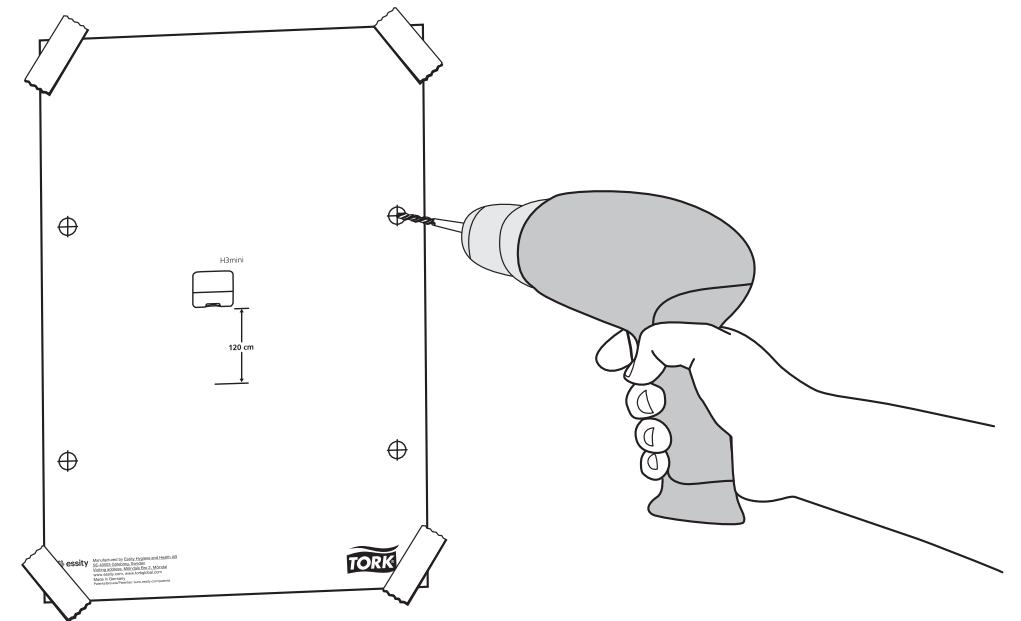

European Community Design Registration RCD 000929971

Singlefold/ C-fold Mini Hand Towel Dispenser

H3

Elevation
Design

2.

x 1,5

3.

4.

1.

2.

3.

-  x 4
-  x 4

4.

1.