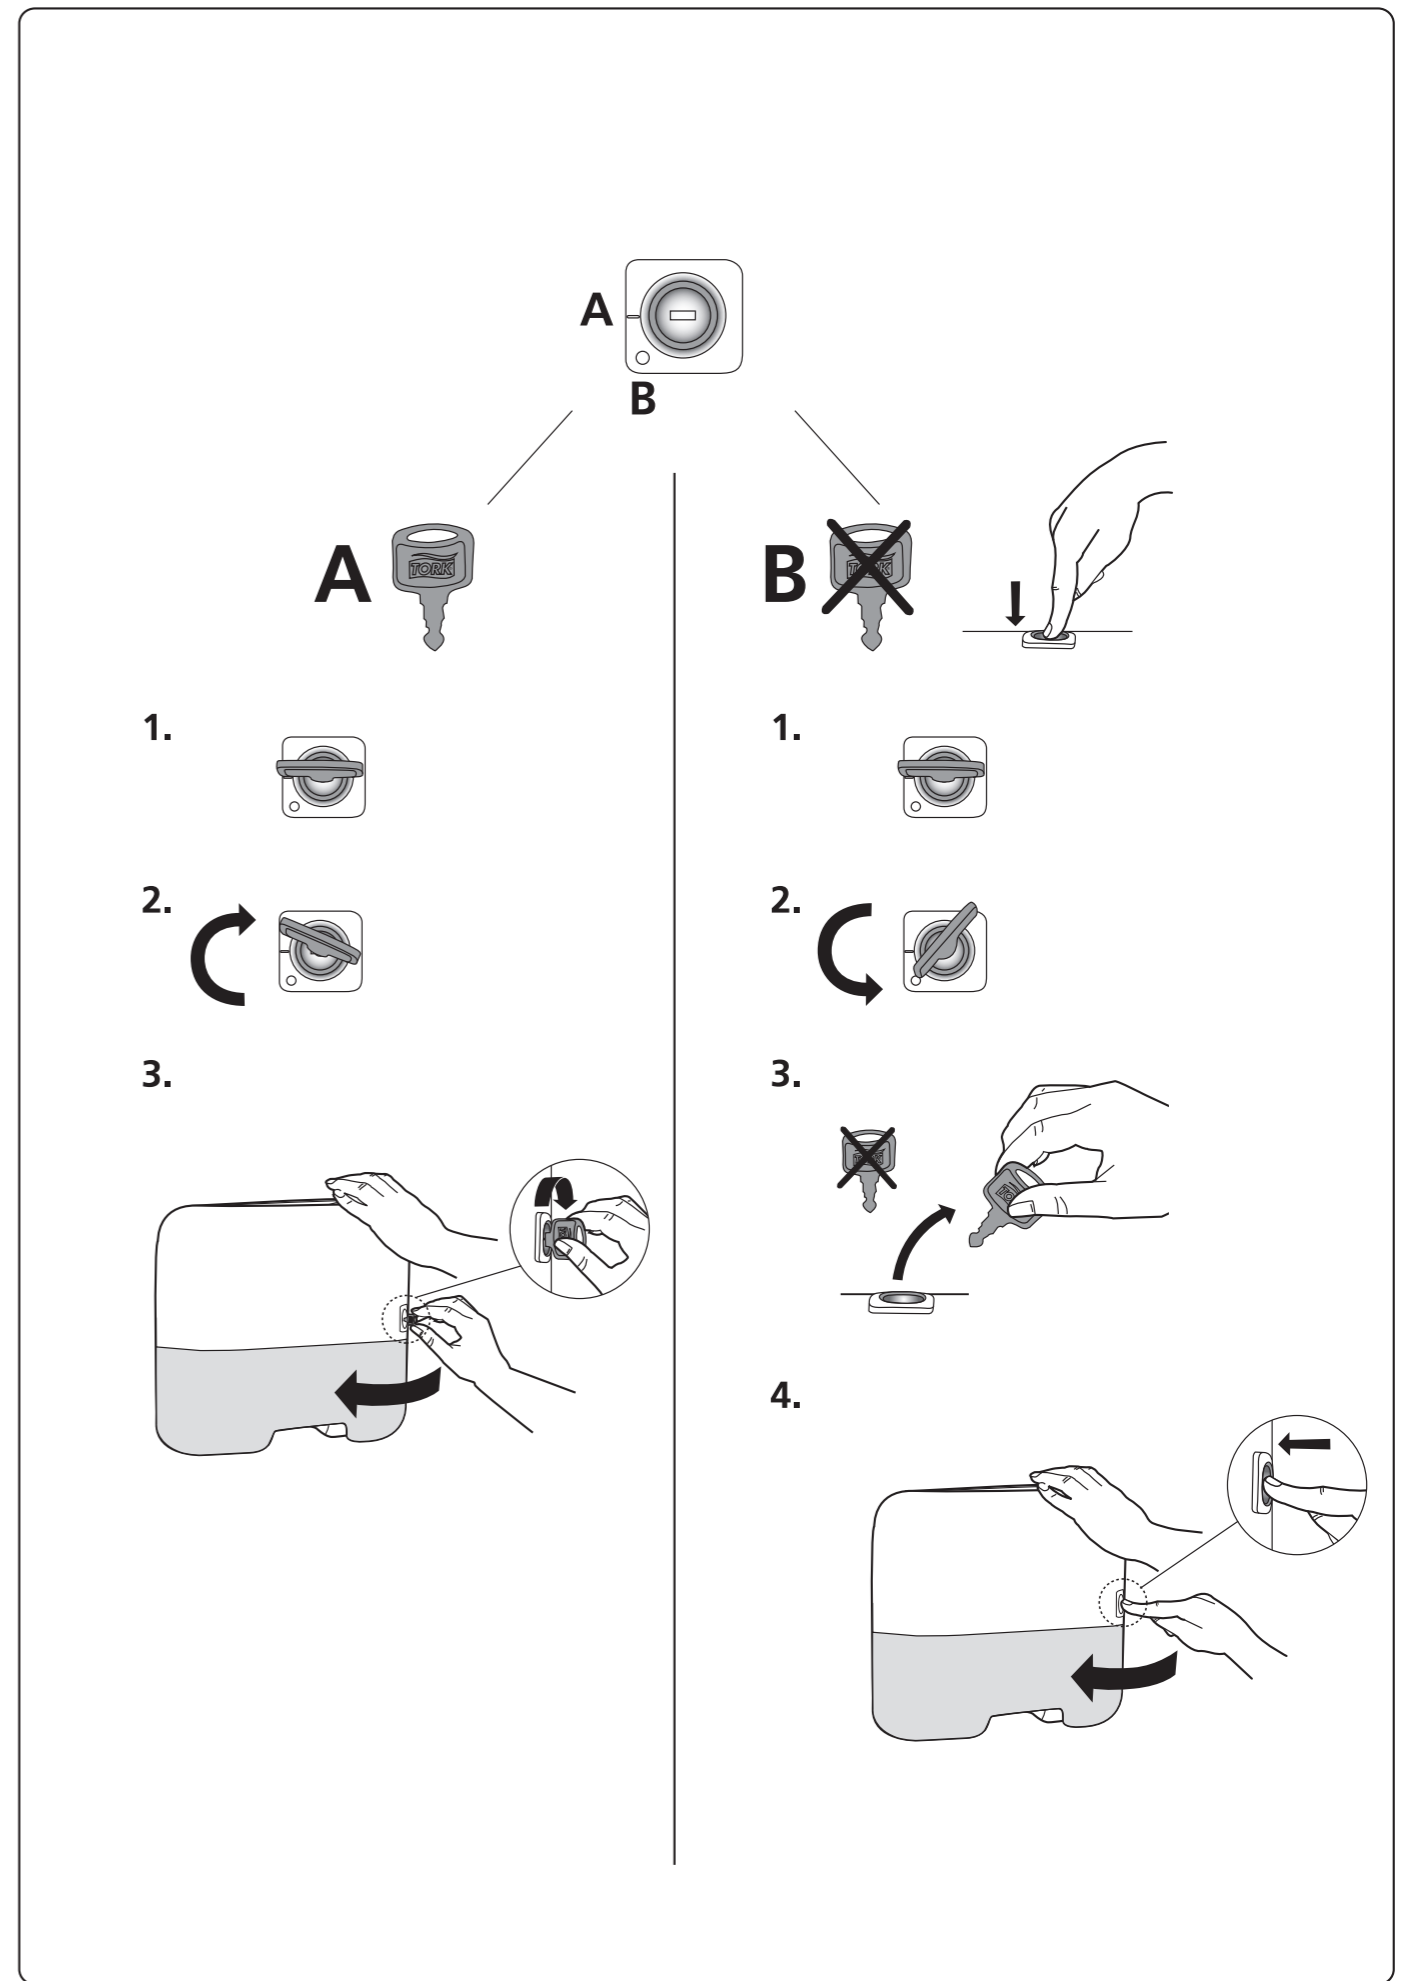

European Community Design Registration RCD 000929971

Singlefold/ C-fold Mini Hand Towel Dispenser

H3

Elevation
Design

2.

x 1,5

3.

4.

1.

2.

3.

-  x 4
-  x 4

4.

1.