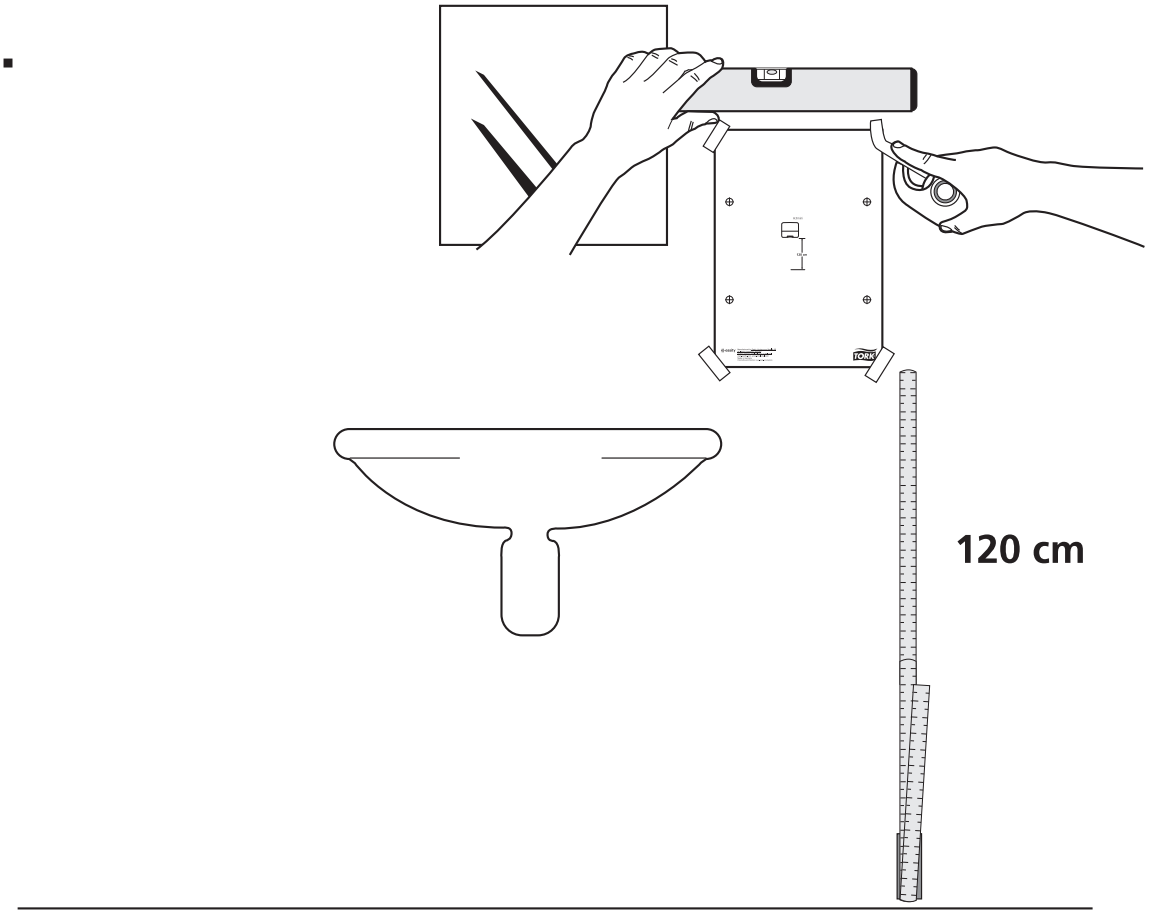

European Community Design Registration RCD 000929971

Singlefold/ C-fold Mini Hand Towel Dispenser

H3

Elevation
Design

2.

x 1,5

3.

4.

1.

2.

3.

-  x 4
-  x 4

4.

1.