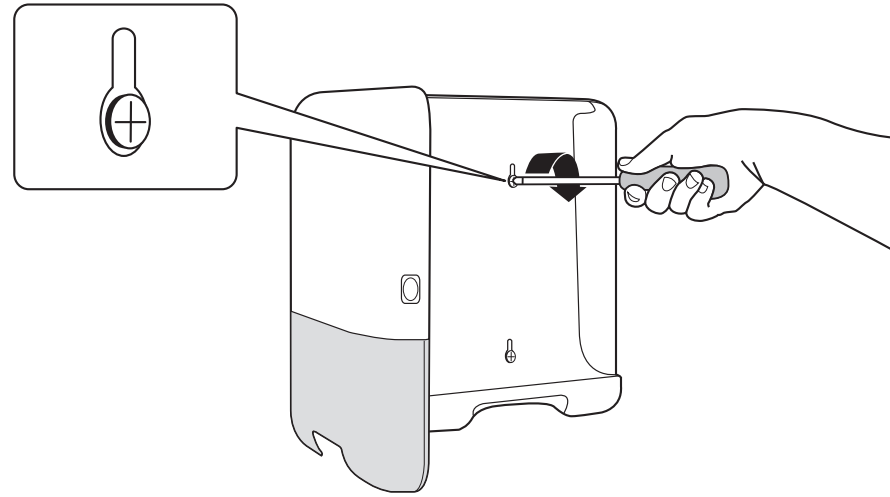

European Community Design Registration RCD 000929971

Singlefold/ C-fold Mini Hand Towel Dispenser

H3

Elevation
Design

2.

x 1,5

3.

4.

1.

2.

3.

-  x 4
-  x 4

4.

1.