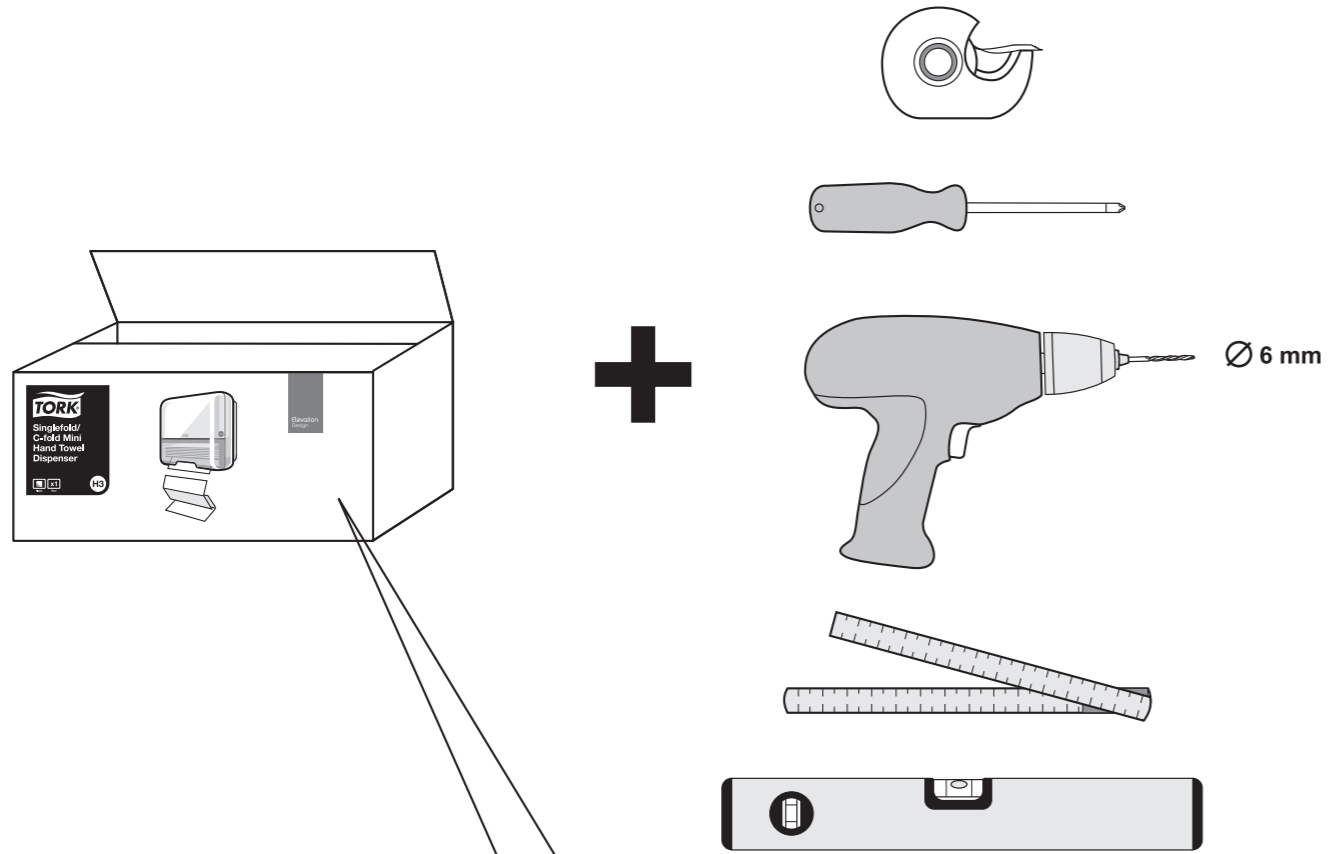

European Community Design Registration RCD 000929971

Singlefold/ C-fold Mini Hand Towel Dispenser

H3

Elevation
Design

2.

x 1,5

3.

4.

1.

2.

3.

-  x 4
-  x 4

4.

1.