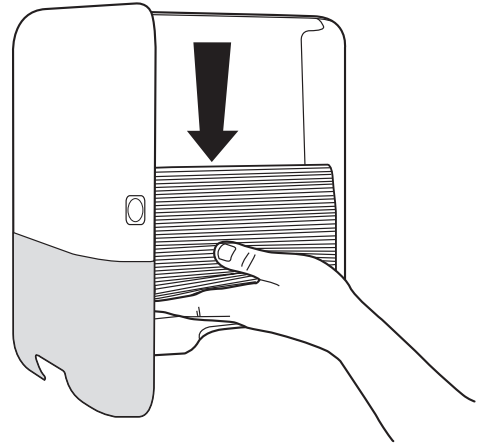

European Community Design Registration RCD 000929971

Singlefold/ C-fold Mini Hand Towel Dispenser

H3

Elevation
Design

2.

x 1,5

3.

4.