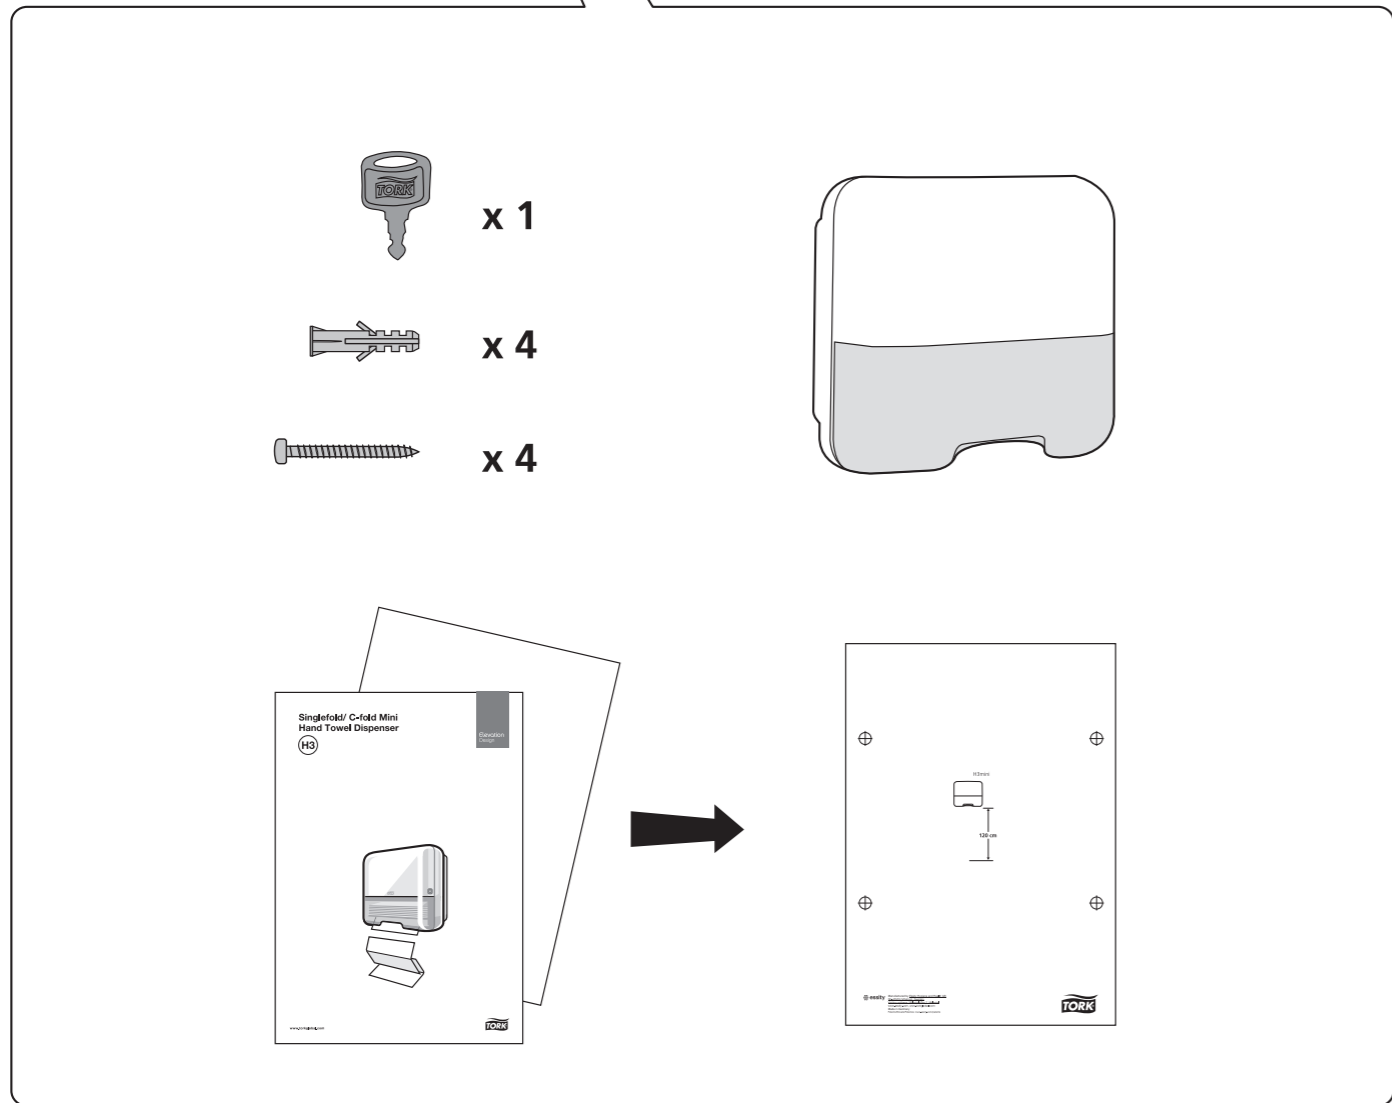

European Community Design Registration RCD 000929971

Singlefold/ C-fold Mini Hand Towel Dispenser

H3

Elevation
Design

2.

x 1,5

3.

4.

1.

2.

3.

-  x 4
-  x 4

4.

1.