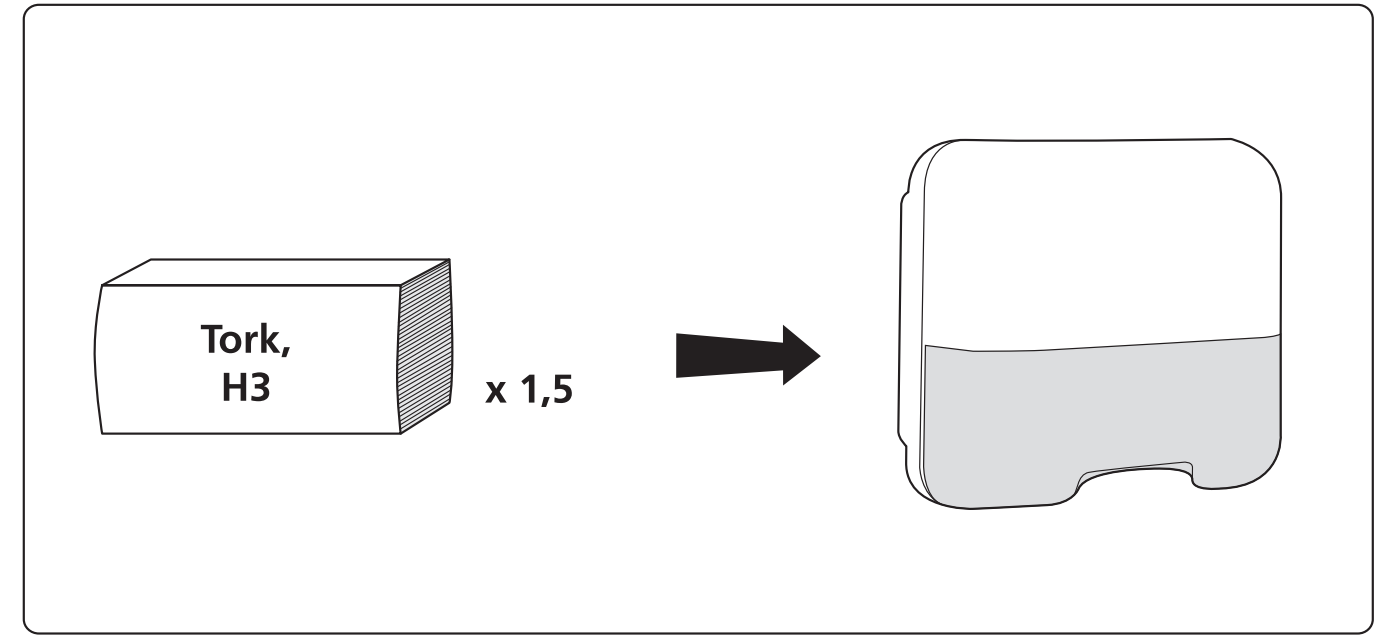

European Community Design Registration RCD 000929971

Singlefold/ C-fold Mini Hand Towel Dispenser

H3

Elevation
Design

2.

x 1,5

3.

4.

1.

2.

3.

-  x 4
-  x 4

4.

1.