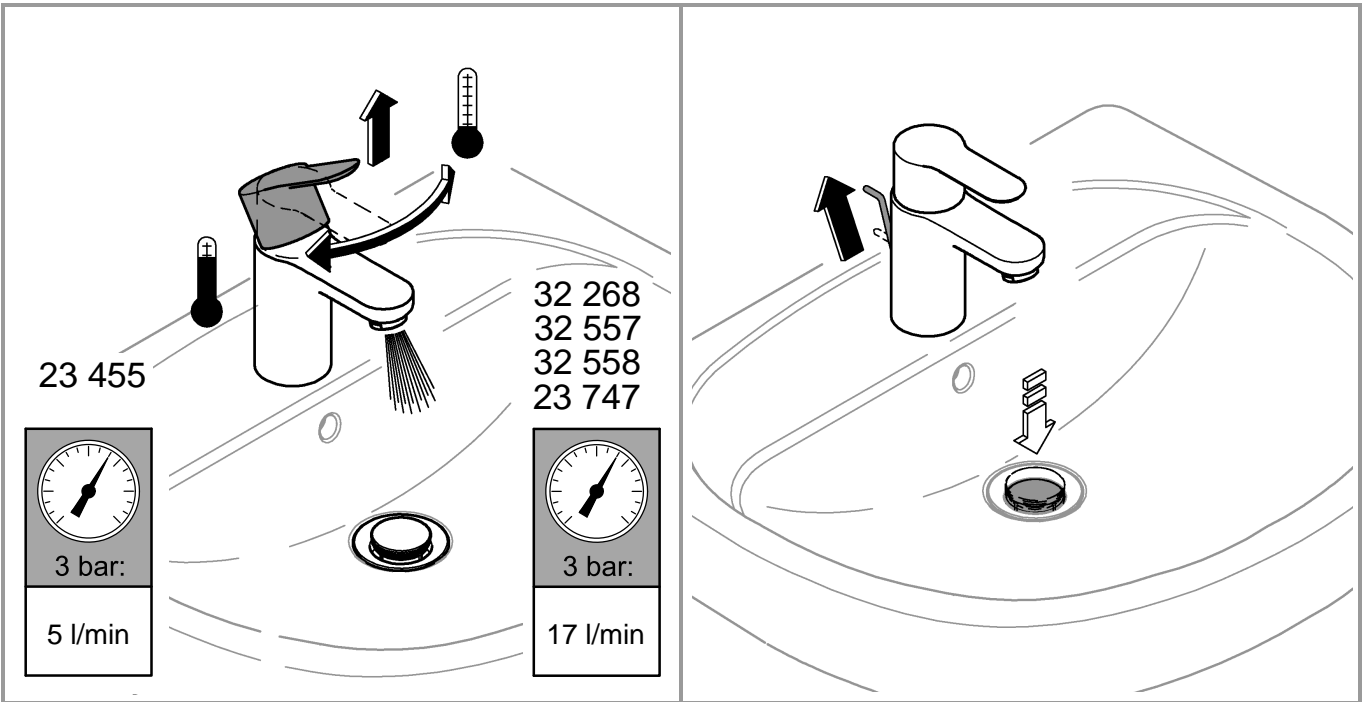

32 268
32 557
32 558
23 747