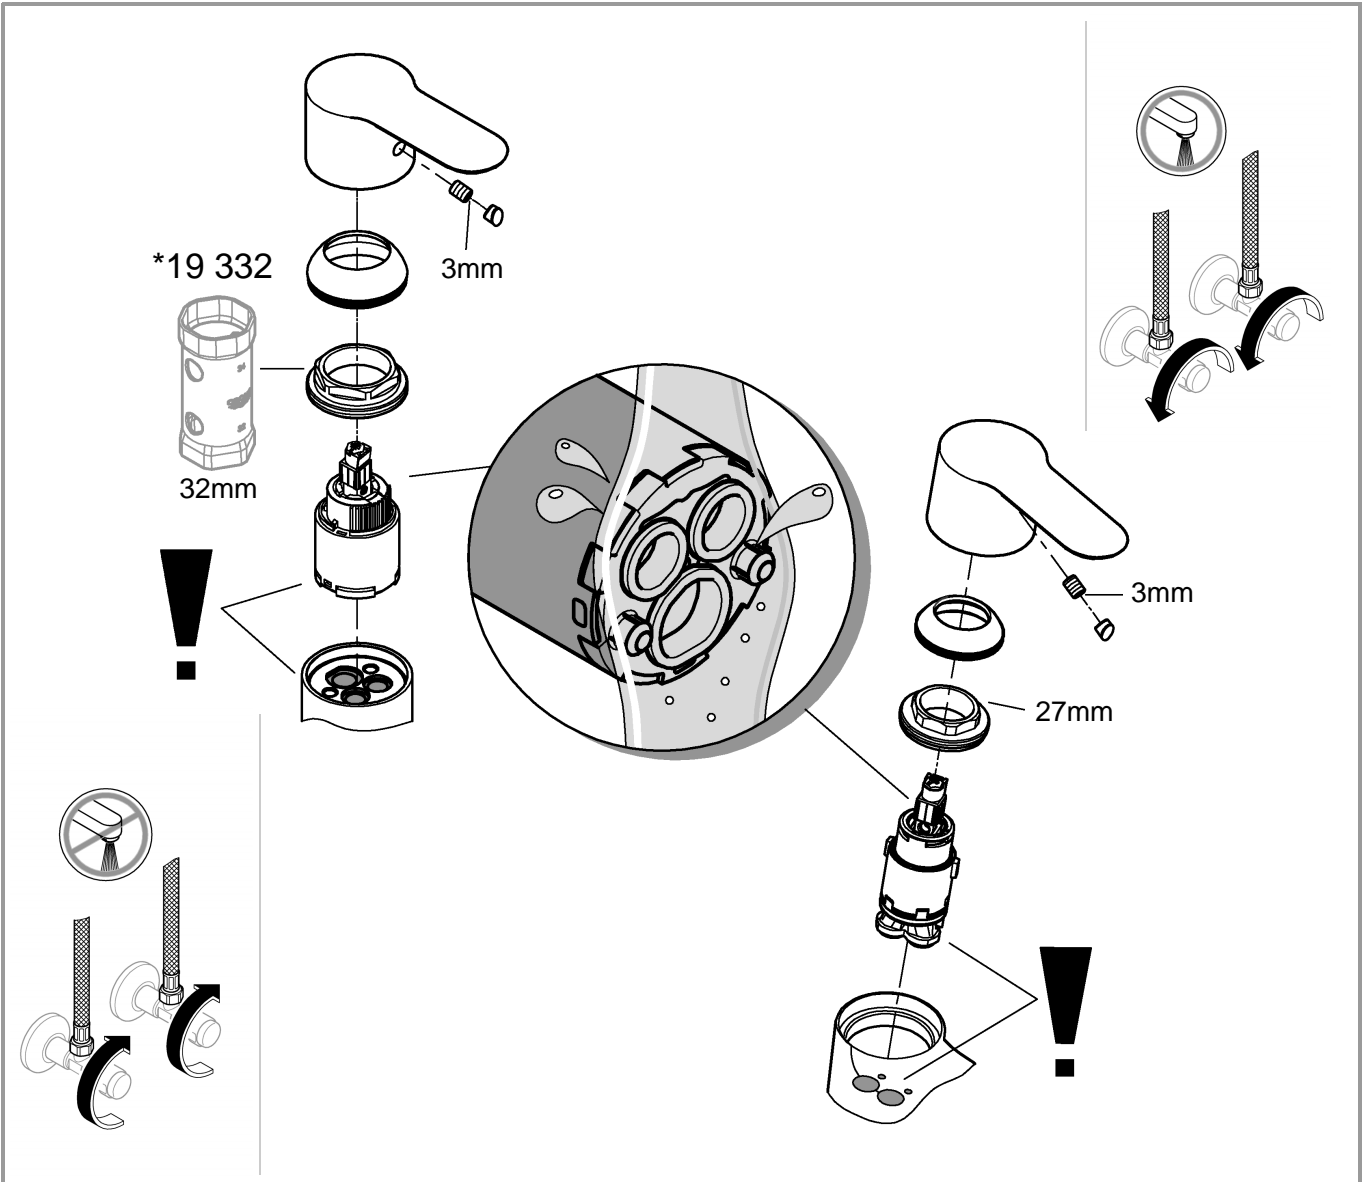

23 455

SERVICE

*19 332	32mm
*19 017	13mm
*46 375	

	07 052 180mm
	*07 341 350mm

Handwriting practice area consisting of 22 horizontal lines.

Pure Freude an Wasser

GROHE
WAVES

D